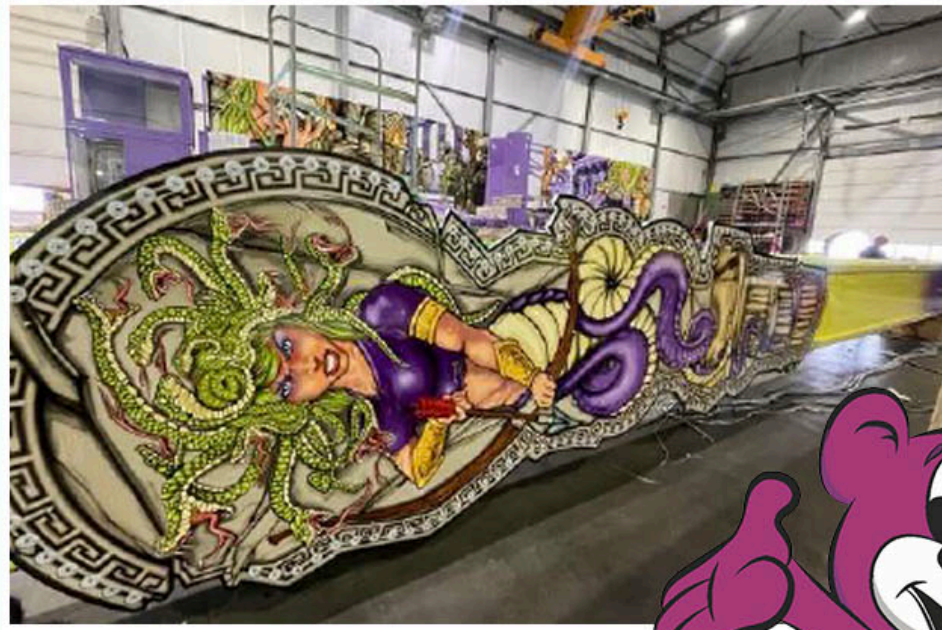

MEDUSA

*Helm and Sons
Amusements*

Quality You can Ride!

Name Medusa

Classification Major

Height Requirement Min 54" or w/Adult

Other Restrictions No Single Riders, 12+ Alone

Number of Tickets (on Carnival)