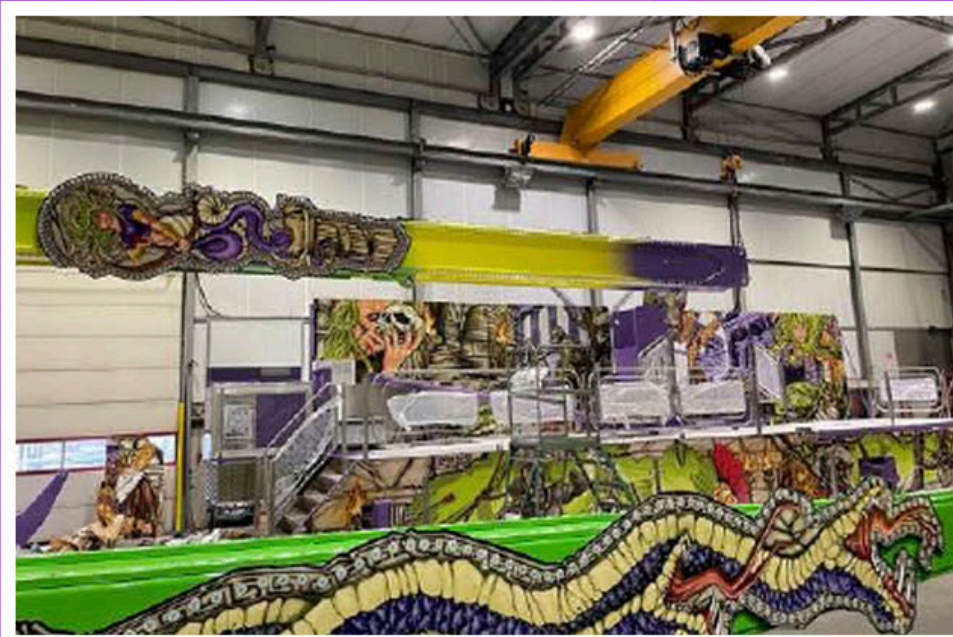

*Helm and Sons
Amusements*

Quality You can Ride!