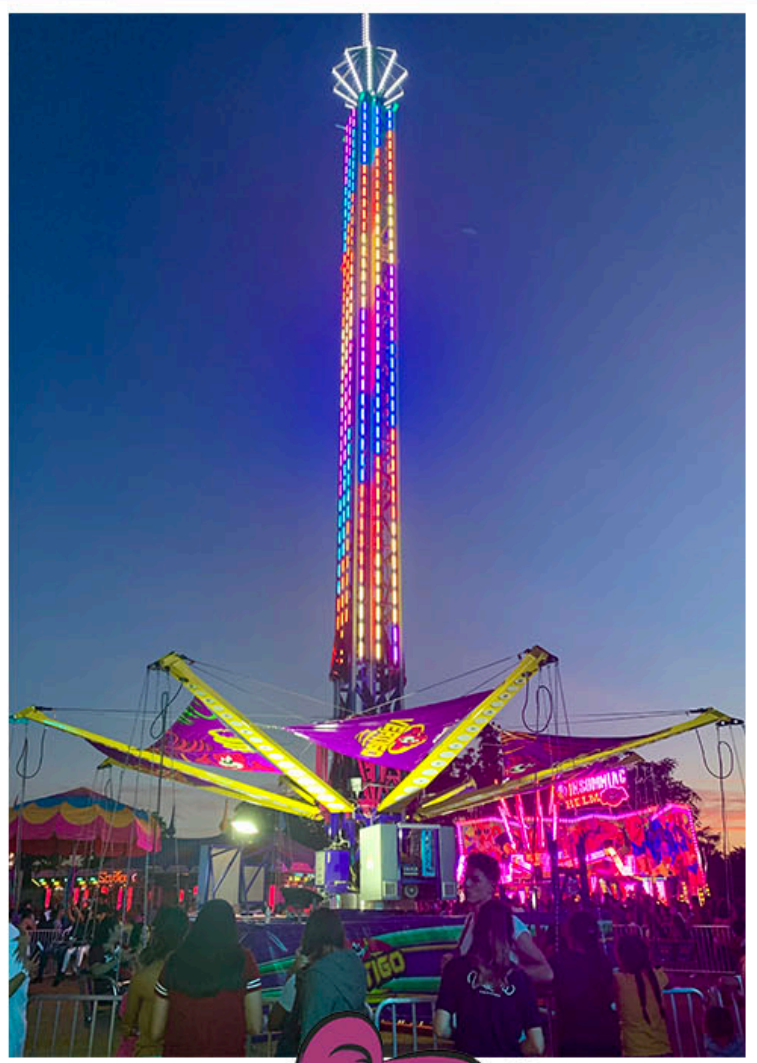

VERTIGO SWINGS

Quality You can Ride!

Helm and Sons Amusements

Name: Vertigo Swings

Classification: Super Spectacular

Height Requirement: 48"

Other Restrictions: No Open Toed Shoes

Number of Tickets (on Carnival): 10