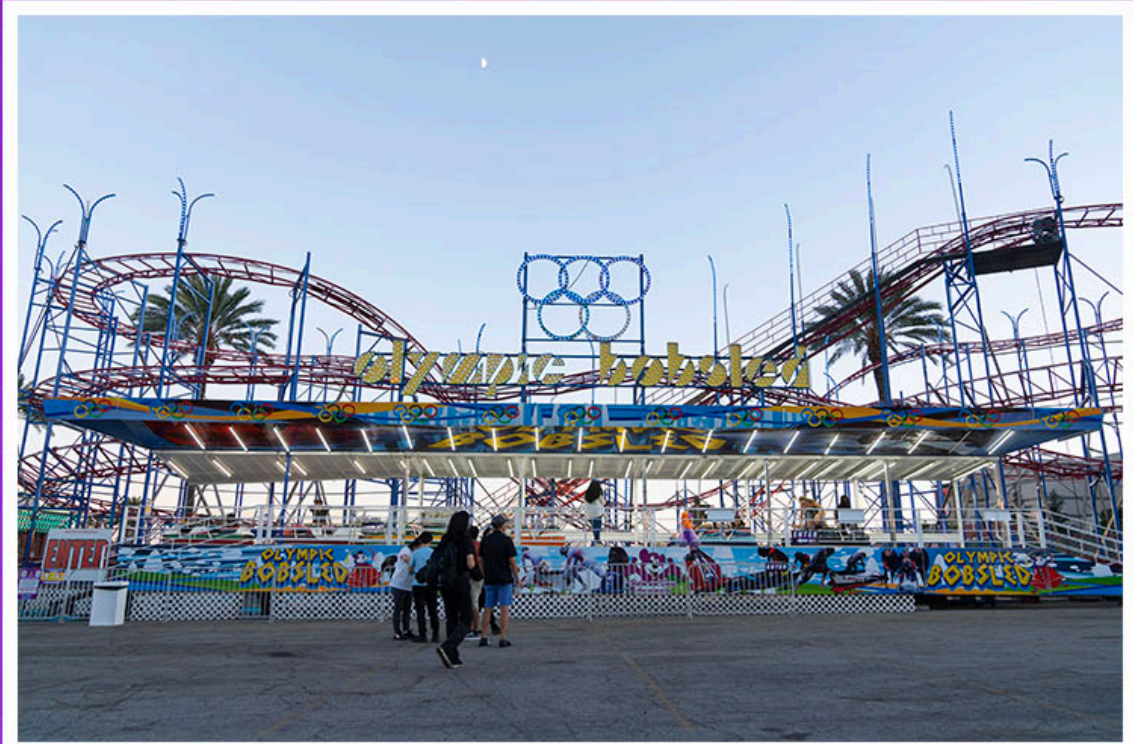

OLYMPIC BOBSLED

Quality You can Ride!