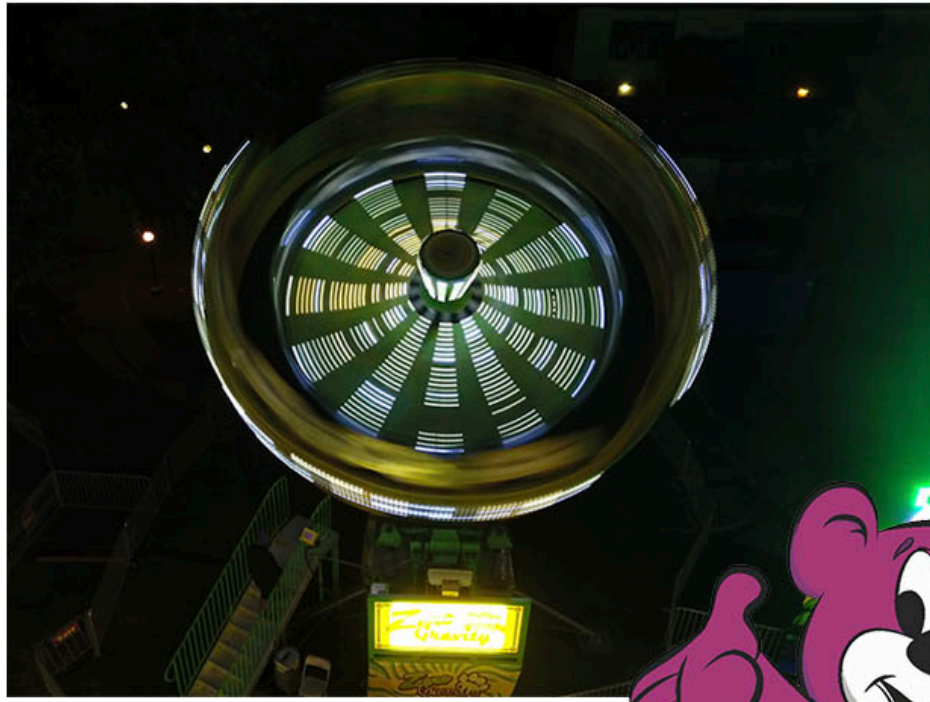

Zero Gravity

Quality You can Ride!